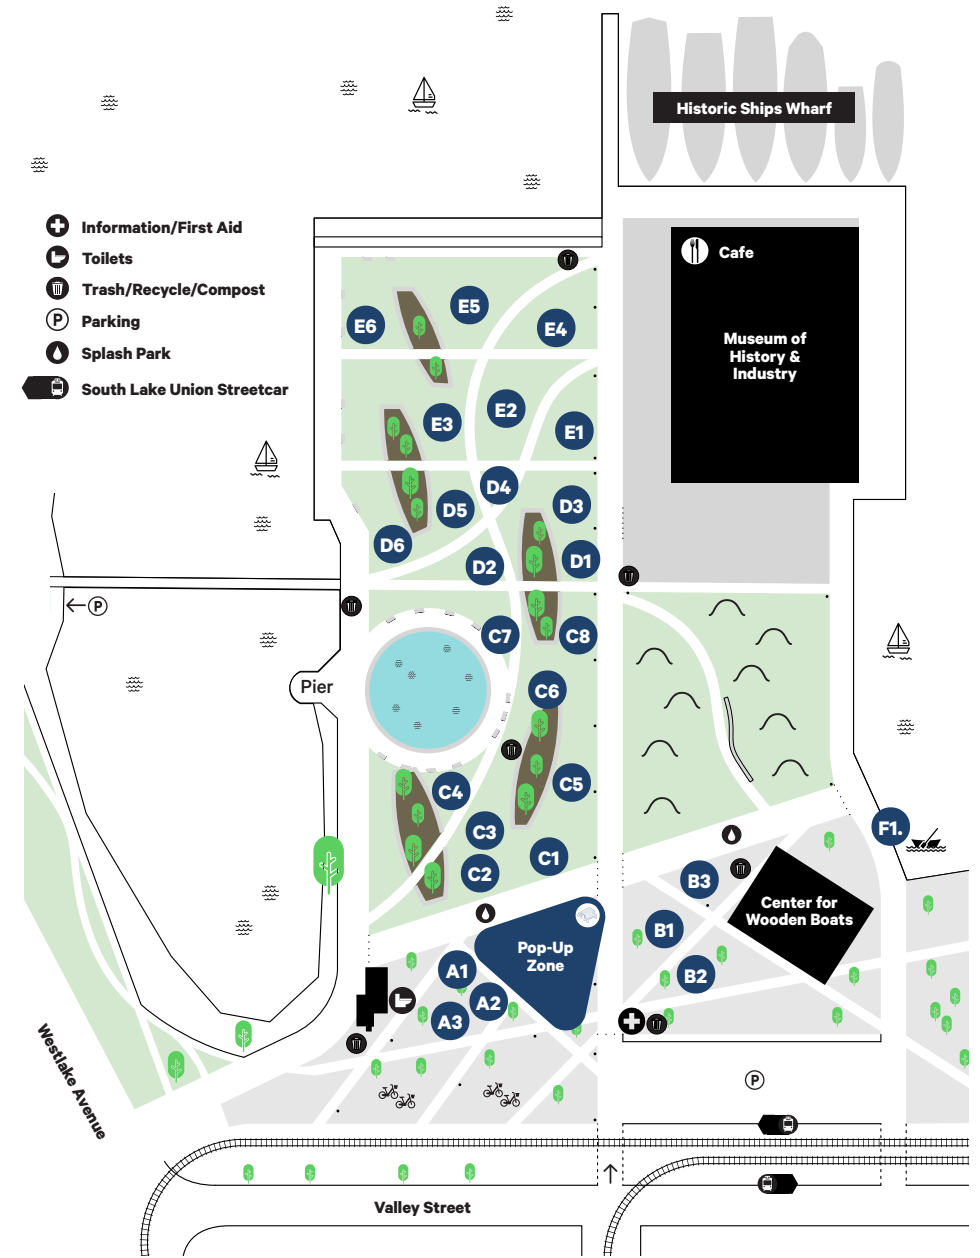

Thank You to all of our program partners and these generous Supporters!

Funders:

Silver

Bronze

Bassetti Architects | IKEA Renton | Johnston Architects | Lumiere Group | ScharrerAD

Sponsors:

In-Kind